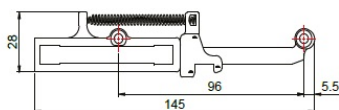

PRODUCT SHEET

Description:

Soft Close Device F/Metabox Drawers, Grey Plast, 45mm Travel, Soft Closing by Gas Cylinder, F/Metal Drawers,, Installation Width 10-13,5mm, Incl. Instruction Paper & Wood, Screws \varnothing 4X18mm

Item number:

16.10.610-0

Units	Box	Carton	HS Code	Barcode
Pcs.	20	200	3926300090	 5704866063111

Including

1. Soft closing system
(For mounting to cabinet)
2. Striker
3. Adapter
(Connector striker to bottom panel)