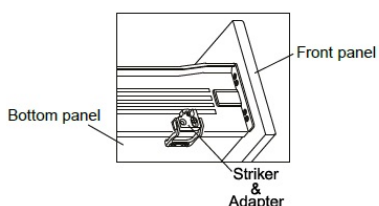

PRODUCT SHEET

Description:

Soft Close Device F/Metabox Drawers, Grey Plast, 45mm Travel, Soft Closing by Gas Cylinder, F/Metal Drawers,, Installation Width 10-13,5mm, Incl. Instruction Paper & Wood, Screws $\varnothing$ 4X18mm

Item number:

16.10.610-0

Units	Box	Carton	HS Code	Barcode
Pcs.	20	200	3926300090	 5704866063111