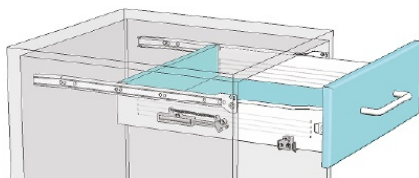

PRODUCT SHEET

Description:

Soft Close Device F/Metabox Drawers, Grey Plast, 45mm Travel, Soft Closing by Gas Cylinder, F/Metal Drawers,, Installation Width 10-13,5mm, Incl. Instruction Paper & Wood, Screws \varnothing 4X18mm

Item number:

16.10.610-0

Units	Box	Carton	HS Code	Barcode
Pcs.	20	200	3926300090	 5704866063111

Including

1. Soft closing system
(For mounting to cabinet)
2. Striker
3. Adapter
(Connector striker to bottom panel)